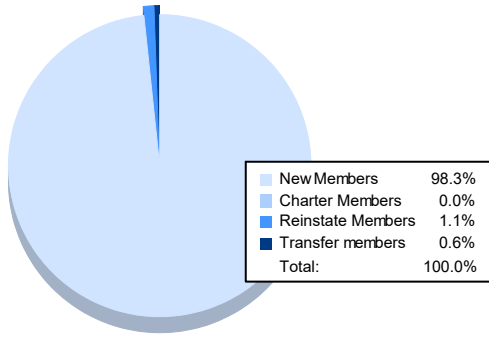

Year	New Clubs	Dropped Clubs	Gain/ Loss Clubs	New Members	Charter Members	Reinstate Members	Transfer Members	Total Member Added	Total Members Dropped	Gain/ Loss Members
2016-2017	0	1	-1	170	1	3	1	175	175	0
2017-2018	0	2	-2	144	2	10	2	158	166	-8
2018-2019	0	3	-3	124	12	7	4	147	177	-30
2019-2020	0	1	-1	87	2	4	2	95	164	-69
2020-2021	0	0	0	175	0	2	1	178	79	99
<b>Average</b>	<b>0</b>	<b>1</b>	<b>-1</b>	<b>140</b>	<b>3</b>	<b>5</b>	<b>2</b>	<b>151</b>	<b>152</b>	<b>-2</b>

### Membership Composition June 2021 Cumulative