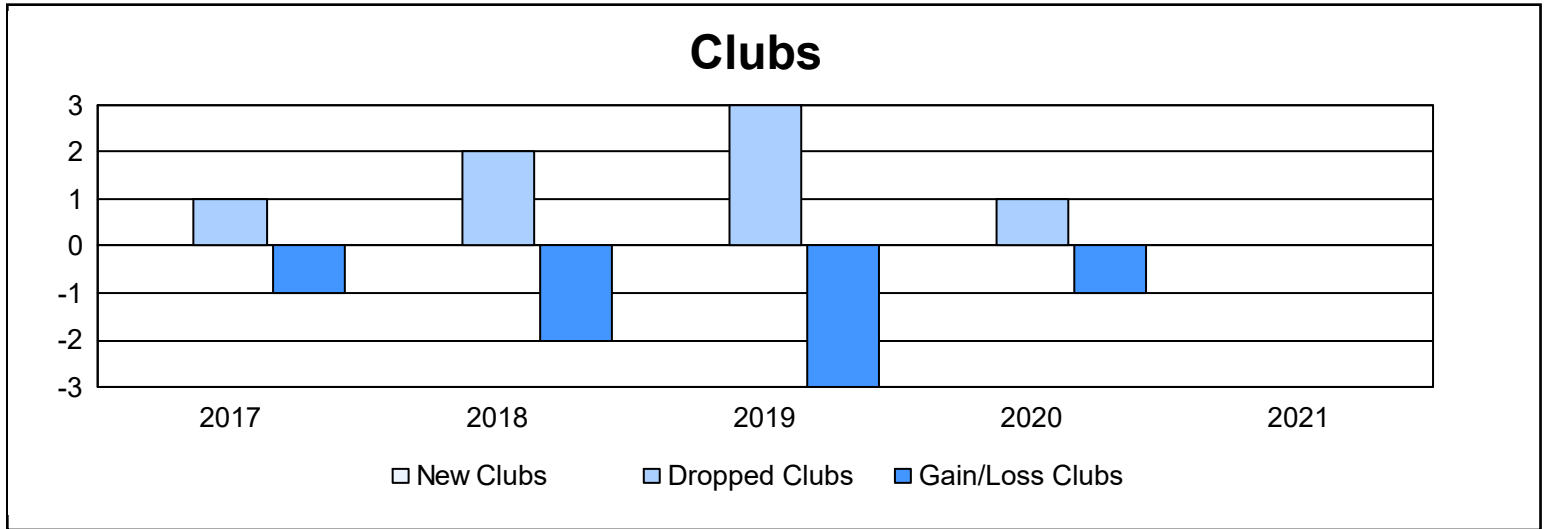

Year	New Clubs	Dropped Clubs	Gain/ Loss Clubs	New Members	Charter Members	Reinstate Members	Transfer Members	Total Member Added	Total Members Dropped	Gain/ Loss Members
2016-2017	0	1	-1	170	1	3	1	175	175	0
2017-2018	0	2	-2	144	2	10	2	158	166	-8
2018-2019	0	3	-3	124	12	7	4	147	177	-30
2019-2020	0	1	-1	87	2	4	2	95	164	-69
2020-2021	0	0	0	175	0	2	1	178	79	99
<b>Average</b>	<b>0</b>	<b>1</b>	<b>-1</b>	<b>140</b>	<b>3</b>	<b>5</b>	<b>2</b>	<b>151</b>	<b>152</b>	<b>-2</b>

### Membership Composition June 2021 Cumulative