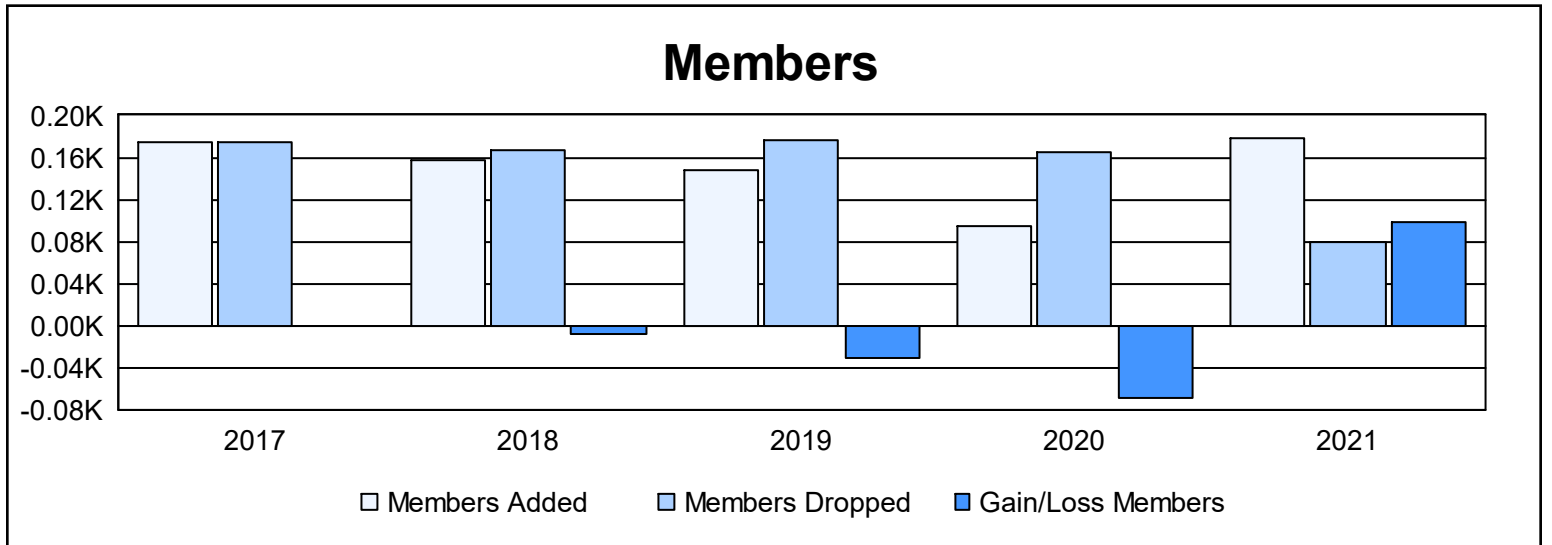

Year	New Clubs	Dropped Clubs	Gain/ Loss Clubs	New Members	Charter Members	Reinstate Members	Transfer Members	Total Member Added	Total Members Dropped	Gain/ Loss Members
2016-2017	0	1	-1	170	1	3	1	175	175	0
2017-2018	0	2	-2	144	2	10	2	158	166	-8
2018-2019	0	3	-3	124	12	7	4	147	177	-30
2019-2020	0	1	-1	87	2	4	2	95	164	-69
2020-2021	0	0	0	175	0	2	1	178	79	99
<b>Average</b>	<b>0</b>	<b>1</b>	<b>-1</b>	<b>140</b>	<b>3</b>	<b>5</b>	<b>2</b>	<b>151</b>	<b>152</b>	<b>-2</b>

### Membership Composition June 2021 Cumulative